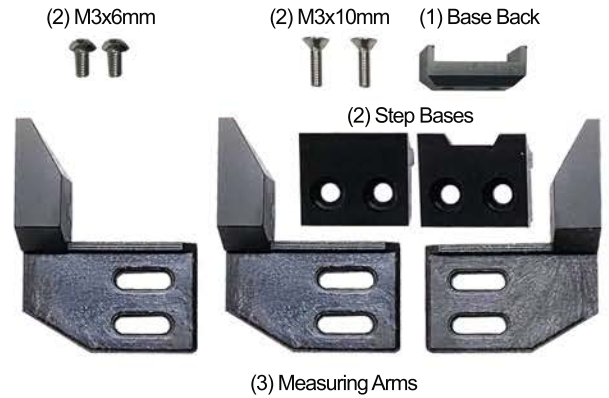

B-SQUARED INSTRUMENTS, LLC
 1221 Cherry Valle Lane Williamston, MI 48895
 Toll-Free 800-337-7140
 sales@stepgauge.com

Rivet & Step Gauge

models: **RIVSG-SPC** and **RIVSG**

with and without spc output

Rivet Gauge Contacts Included:

Step Gauge Contacts Included:

TECHNICAL SPECIFICATIONS

Flush Range:	-5.0mm to +14.0mm
Resolution:	0.01mm
Accuracy:	±0.02mm
Repeatability:	0.01mm

MEASURES