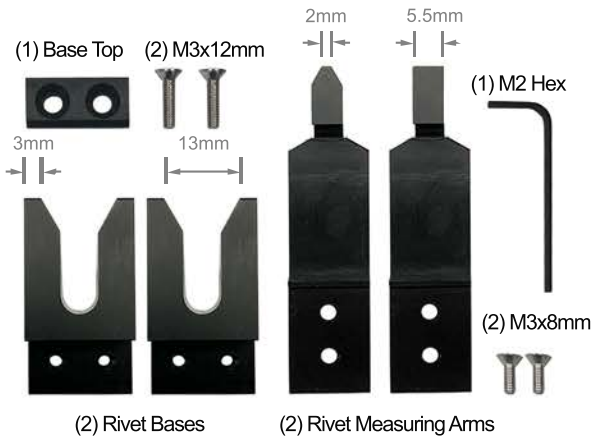

B-SQUARED INSTRUMENTS, LLC
 1221 Cherry Valle Lane Williamston, MI 48895
 Toll-Free 800-337-7140
 sales@stepgauge.com

Rivet & Step Gauge

models: **RIVSG-SPC** and **RIVSG**

with and without spc output

Rivet Gauge Contacts Included:

Step Gauge Contacts Included:

TECHNICAL SPECIFICATIONS

Flush Range:	-5.0mm to +14.0mm
Resolution:	0.01mm
Accuracy:	±0.02mm
Repeatability:	0.01mm

MEASURES